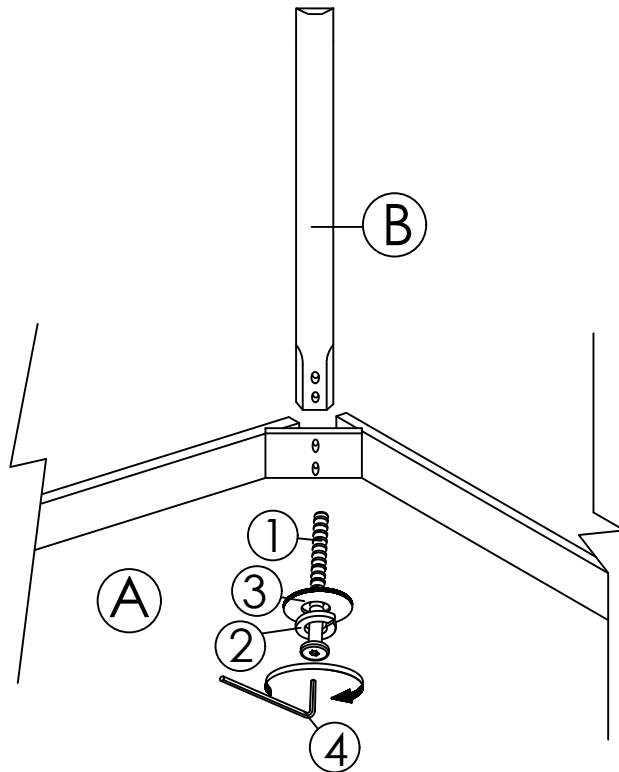

ASSEMBLY INSTRUCTIONS

Read this instruction carefully. Refer hardware and furniture parts list for guidance. Be sure all parts are complete, before assembling. Place all wooden furniture part on a clean and flat soft surface to prevent scratches. Refer steps provided as assembling guide.

CAUTIONS :

1. Do not **FULLY-TIGHTEN** the nuts or nut bolts until all are in place.
2. To prevent thread damage. Ensure that nuts or nut bolts are not over-tighten.
3. Hardware are to be kept out of reach from children.

PART LIST			HARDWARE LIST		
ITEM	DESCRIPTION	QTY	ITEM	DESCRIPTION	QTY
A	TABLE TOP	1 PC	1	JCBB SCREW M8 x 70MM	8 PCS
B	TABLE LEG	4 PCS	2	SPRING WASHER 5/16"	8 PCS
			3	FLAT WASHER 5/16"	8 PCS
			4	ALLEN KEY M5	1 PC

STEP 1