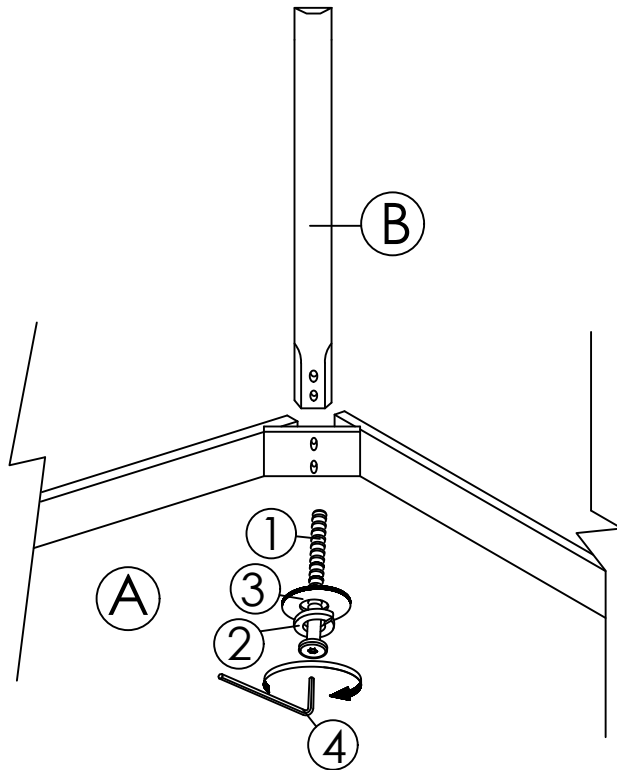

ASSEMBLY INSTRUCTIONS

Read this instruction carefully. Refer hardware and furniture parts list for guidance. Be sure all parts are complete, before assembling. Place all wooden furniture part on a clean and flat soft surface to prevent scratcheds. Refer steps provided as assembling guide.

CAUTIONS :

1. Do not **FULLY-TIGHTEN** the nuts or nut bolts until all are in place.
2. To prevent thread damage. Ensure that nuts or nut bolts are not over-tighten.
3. Hardware are to be kept out of reach from children.

PART LIST			HARDWARE LIST		
ITEM	DESCRIPTION	QTY	ITEM	DESCRIPTION	QTY
A	TABLE TOP	1 PC	1	JCBB SCREW M8 x 70MM	8 PCS
B	TABLE LEG	4 PCS	2	SPRING WASHER 5/16"	8 PCS
			3	FLAT WASHER 5/16"	8 PCS
			4	ALLEN KEY M5	1 PC

STEP 1