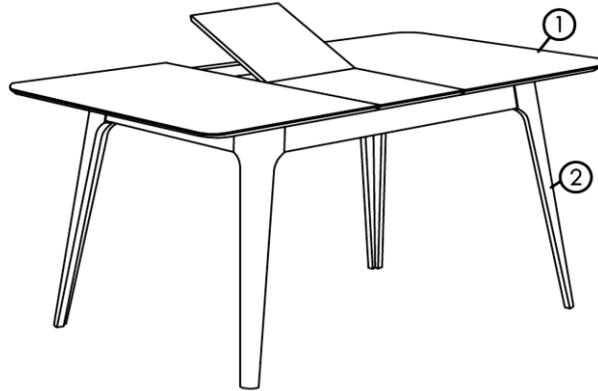

ASSEMBLY INSTRUCTIONS

MODEL : 295-DUETDNG

IMPORTANT NOTE :

* PLACE ALL WOODEN PARTS ON A CLEAN AND SMOOTH SURFACE SUCH AS A RUG OR CARPET TO AVOID THE PARTS FROM BEING SCRATCHED.

* BEFORE YOU BEGIN, KINDLY FOLLOW THE ASSEMBLY INSTRUCTIONS STEP BY STEP.

| HARDWARE LIST | | |
|---------------|--|------|
| A | JCBB M8 X 70mm + S/W 5/16" + F/W 5/16" X 22mm | 8PCS |
| B | ALLEN KEY M4 | 1PCS |

| PART LIST | | |
|-----------|-----------|------|
| 1 | TABLE TOP | 1PC |
| 2 | TABLE LEG | 4PCS |