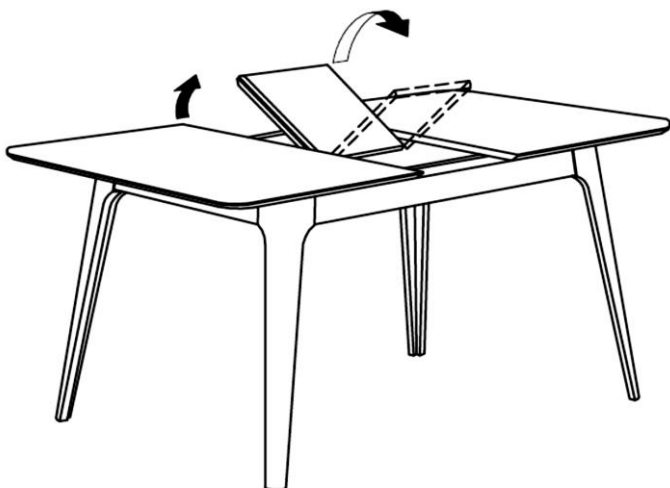

| HARDWARE LIST | | |
|---------------|--|------|
| A | JCBB M8 X 70mm + S/W 5/16" + F/W 5/16" X 22mm | 8PCS |
| B | ALLEN KEY M4 | 1PCS |

| PART LIST | | |
|-----------|-----------|------|
| 1 | TABLE TOP | 1PC |
| 2 | TABLE LEG | 4PCS |

COMPLETED TABLE ASSEMBLY.

STEP 1

STEP 2

STEP 3

STEP 4