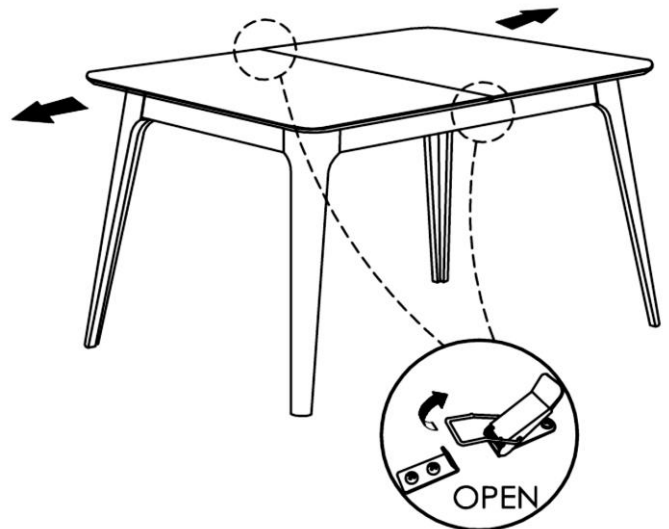

ASSEMBLY INSTRUCTIONS

MODEL : 295-DUETDNG

IMPORTANT NOTE :

* PLACE ALL WOODEN PARTS ON A CLEAN AND SMOOTH SURFACE SUCH AS A RUG OR CARPET TO AVOID THE PARTS FROM BEING SCRATCHED.

* BEFORE YOU BEGIN, KINDLY FOLLOW THE ASSEMBLY INSTRUCTIONS STEP BY STEP.

| HARDWARE LIST | | |
|---------------|--|------|
| A | JCBB M8 X 70mm + S/W 5/16" + F/W 5/16" X 22mm | 8PCS |
| B | ALLEN KEY M4 | 1PCS |

| PART LIST | | |
|-----------|-----------|------|
| 1 | TABLE TOP | 1PC |
| 2 | TABLE LEG | 4PCS |

COMPLETED TABLE ASSEMBLY.

STEP 1

STEP 2

STEP 3

STEP 4