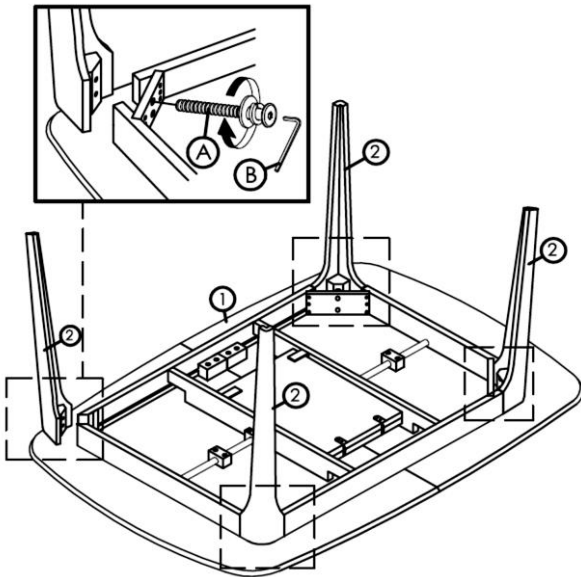

ASSEMBLY INSTRUCTIONS

MODEL : 295-DUETDNG

IMPORTANT NOTE :

* PLACE ALL WOODEN PARTS ON A CLEAN AND SMOOTH SURFACE SUCH AS A RUG OR CARPET TO AVOID THE PARTS FROM BEING SCRATCHED.

* BEFORE YOU BEGIN, KINDLY FOLLOW THE ASSEMBLY INSTRUCTIONS STEP BY STEP.

HARDWARE LIST		
A	JCBB M8 X 70mm + S/W 5/16" + F/W 5/16" X 22mm	8PCS
B	ALLEN KEY M4	1PCS

PART LIST		
1	TABLE TOP	1PC
2	TABLE LEG	4PCS

STEP 1

STEP 2

STEP 3

STEP 4