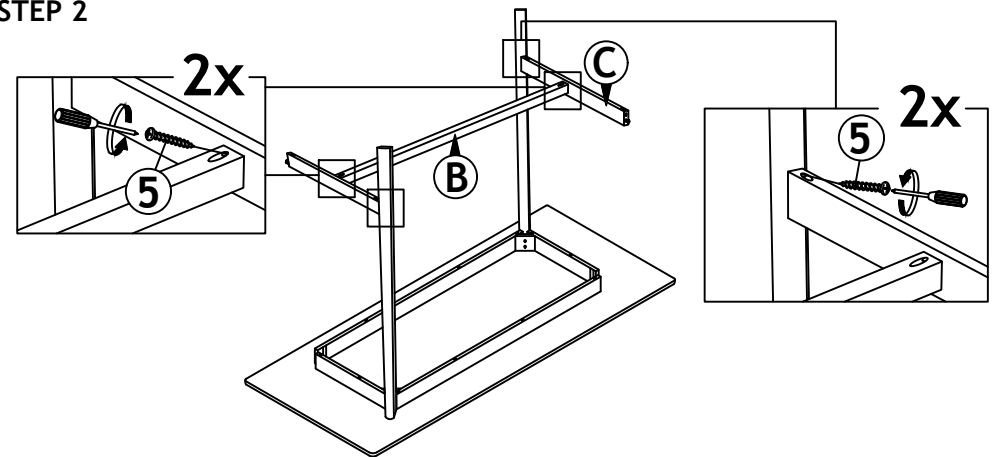

ASSEMBLY INSTRUCTIONS

Read this instruction carefully. Refer hardware and furniture parts list for guidance. Be sure all parts are complete, before assembling. Place all wooden furniture part on a clean and flat soft surface to prevent scratches. Refer steps provided as assembling guide.

CAUTIONS :

1. Do not FULLY-TIGHTEN the nuts or nut bolts until all are in place.
2. To prevent thread damage. Ensure that nuts or nut bolts are not over-tighten.
3. Hardware are to be kept out of reach from children.

PART LIST			HARDWARE LIST		
ITEM	DESCRIPTION	QTY	ITEM	DESCRIPTION	QTY
A	TABLE TOP	1 PC	1	JCBB SCREW M8 X 70MM	8 PCS
B	CENTER SUPPORT	1 PC	2	SPRING WASHER 5/16"	8 PCS
C	LEG SUPPORT	2 PCS	3	FLAT WASHER 5/16"	8 PCS
D	TABLE LEG (L & R)	4 PCS	4	ALLEN KEY M5	1 PC
			5	PAN HEAD SCREW M5 x 32MM	6 PCS

STEP 1

STEP 2

STEP 3

STEP 4

ASSEMBLY COMPLETED