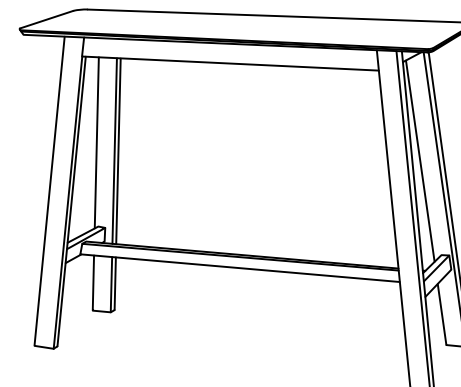

PART LIST			HARDWARE LIST		
ITEM	DESCRIPTION	QTY	ITEM	DESCRIPTION	QTY
A	TABLE TOP	1 PC	1	JCBB SCREW M8 X 70MM 	8 PCS
B	CENTER SUPPORT	1 PC	2	SPRING WASHER 5/16" 	8 PCS
C	LEG SUPPORT	2 PCS	3	FLAT WASHER 5/16" 	8 PCS
D	TABLE LEG (L & R)	4 PCS	4	ALLEN KEY M5 	1 PC
			5	PAN HEAD SCREW M5 x 32MM 	6 PCS

STEP 1

STEP 2

STEP 3

STEP 4

ASSEMBLY COMPLETED