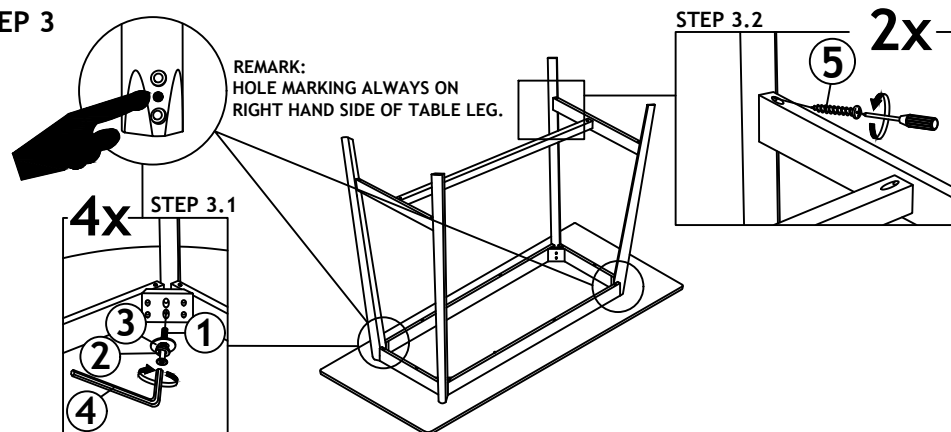

PART LIST			HARDWARE LIST		
ITEM	DESCRIPTION	QTY	ITEM	DESCRIPTION	QTY
A	TABLE TOP	1 PC	1	JCBB SCREW M8 X 70MM 	8 PCS
B	CENTER SUPPORT	1 PC	2	SPRING WASHER 5/16" 	8 PCS
C	LEG SUPPORT	2 PCS	3	FLAT WASHER 5/16" 	8 PCS
D	TABLE LEG (L & R)	4 PCS	4	ALLEN KEY M5 	1 PC
			5	PAN HEAD SCREW M5 x 32MM 	6 PCS

STEP 1

STEP 2

STEP 3

STEP 4

ASSEMBLY COMPLETED