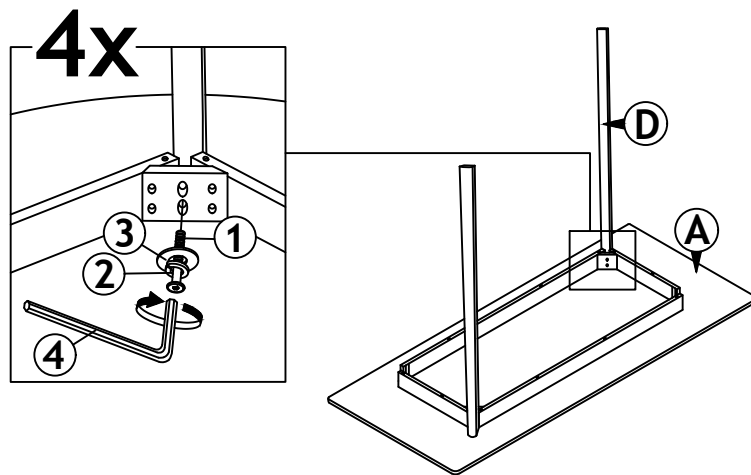

ASSEMBLY INSTRUCTIONS

Read this instruction carefully. Refer hardware and furniture parts list for guidance. Be sure all parts are complete, before assembling. Place all wooden furniture part on a clean and flat soft surface to prevent scratches. Refer steps provided as assembling guide.

CAUTIONS :

1. Do not FULLY-TIGHTEN the nuts or nut bolts until all are in place.
2. To prevent thread damage. Ensure that nuts or nut bolts are not over-tighten.
3. Hardware are to be kept out of reach from children.

PART LIST			HARDWARE LIST		
ITEM	DESCRIPTION	QTY	ITEM	DESCRIPTION	QTY
A	TABLE TOP	1 PC	1	JCBB SCREW M8 X 70MM	8 PCS
B	CENTER SUPPORT	1 PC	2	SPRING WASHER 5/16"	8 PCS
C	LEG SUPPORT	2 PCS	3	FLAT WASHER 5/16"	8 PCS
D	TABLE LEG (L & R)	4 PCS	4	ALLEN KEY M5	1 PC
			5	PAN HEAD SCREW M5 x 32MM	6 PCS

STEP 1